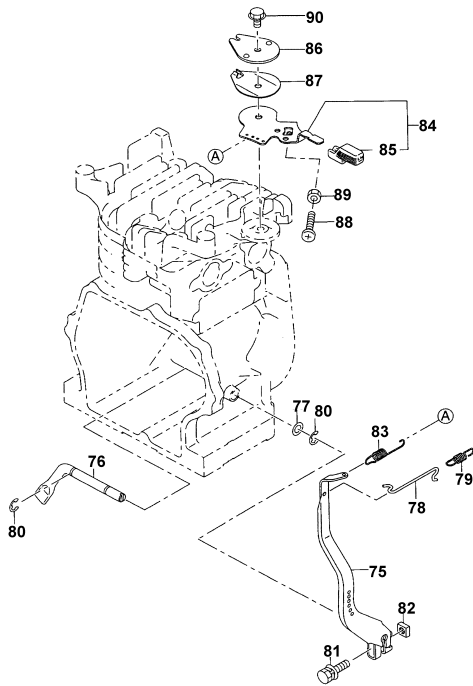

## CRANKSHAFT, PISTON

Item No.	Part No.	No. Used	Description
30	282-20301-01	1	Crankshaft CP
31	EY023-02501-10	1	Spacer 25.3Dx32Dx0.6T
	EY023-02501-20	1	Spacer 25.3Dx32Dx0.8T
	EY023-02501-30	1	Spacer 25.3Dx32Dx1.0T
34	EY002-18140-00	1	Nut
35	EY003-20140-00	1	Spring Washer
36	EY032-30300-10	1	Woodruff Key
37	227-22501-10	1	Connecting Rod Assy
38	EY227-23001-13	2	Connecting Rod Bolt
39	EY227-23101-03	1	Oil Scraper
40	EY214-23301-13	1	Piston Pin
41	EY227-23401-03	1	Piston STD (67DX42H)
	EY227-23402-03	1	Piston 0.25 O.S. (67DX42H)
	EY227-23403-03	1	Piston 0.50 O.S. (67DX42H)
44	282-23501-07	1	Piston Ring Set (67D)
	282-23502-07	1	Piston Ring Set 0.25 O.S. (67D)
	282-23503-07	1	Piston Ring Set 0.50 O.S. (67D)
47	EY056-51400-10	2	Clip

## GOVERNOR, OPERATION

Item No.	Part No.	No. Used	Description
75	227-42301-11	1	Governor Lever CP
76	EY227-42201-03	1	Governor Shaft
77	EY003-11080-00	1	Washer
78	EY227-42701-01	1	Governor Rod
79	227-42801-03	1	Rod Spring
80	EY003-13060-00	2	Clip
81	EY001-14062-50	1	Bolt & Washer Assy
82	EY018-60600-20	1	Nut
83	EY227-42501-13	1	Governor Spring
84	227-43301-10	1	Speed Control Assy
85	EY227-43601-03	1	Knob
86	227-43501-13	1	Stop Plate
87	EY227-45002-03	1	Spring Washer
88	EY004-31063-00	1	Screw
89	EY002-27060-00	1	Nut
90	EY011-00600-30	1	Flange Bolt