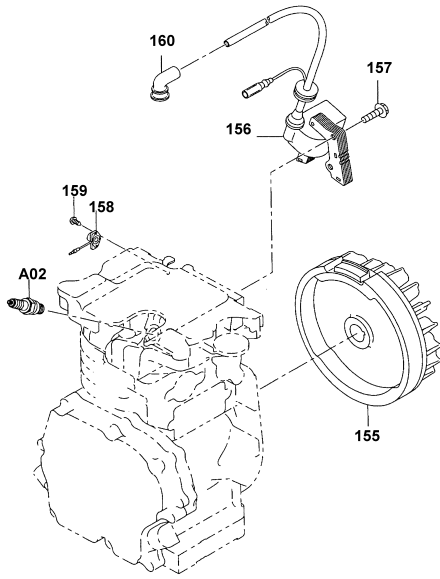

Electric Device

Item No.	Part No.	No. Used	Description
155	282-79201-01	1	Flywheel CP
156	282-79401-01	1	Ignition Coil CP
157	EY011-00601-21	2	Flange Bolt
158	X66-00003-61	1	Switch Assy
159	015-00400-90	2	Tapping Screw
160	EY065-50000-51	1	Spark Plug Cap

Accessories

A02	EY065-01402-10	1	Spark Plug