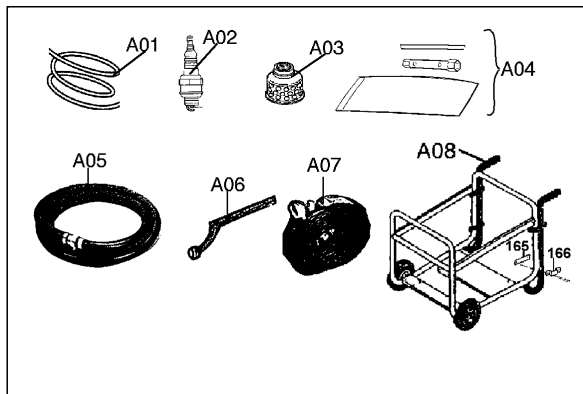

Accessories

Item No.	Part No.	No. Used	Description

165	110004G2	4	Back Plate
166	110004G1	4	Bracket

Accessories

A01	282-50111-08	1	Starter Rope 3.8mm Dia X 1.2M (1200mm)
A02	EY065-01402-10	1	Spark Plug
A03	10481-00000-09	1	Strainer
A04	226-90305-00	1	Accessory Tools Kit
A05	123043-A	1	3" Suction Hose
A06	781002-A	1	3" Spanner Wrench
A07	123046-A	1	3" Discharge Hose
A08	110004-A	1	Wheel Kit (Includes Items 165 & 166)
A09	110003-A	1	Lifting Hook