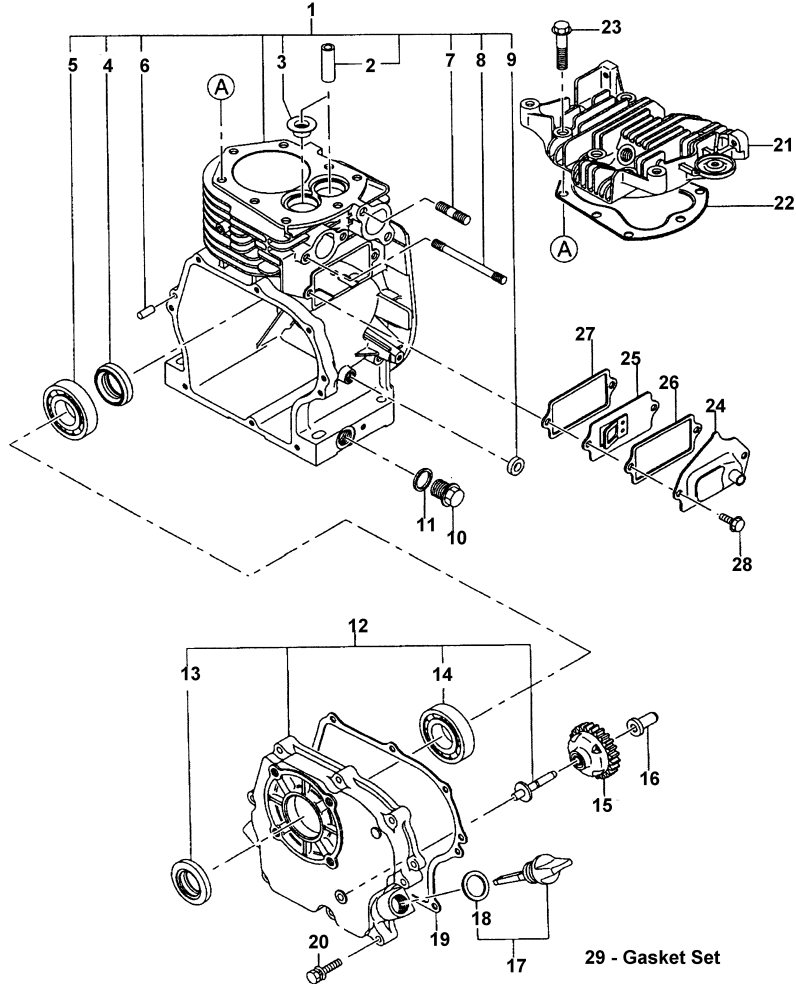

# 3" CENTRIFUGAL PUMP Model EW300R

(Spec. # - EY203D10160 & Engine Model # EY20-3D)

## CRANKCASE

Item No.	Part No.	No. Used	Description	Item No.	Part No.	No. Used	Description
1	282-10111-01	1	Crankcase CP	16	EY205-41901-03	1	Governor Sleeve
2	EY227-14202-03	2	Valve Guide	17	282-63601-H1	2	Oil Gauge CP
3	282-16301-03	1	Stem Seal	18	X21-31600-20	2	Gasket
4	EY044-02501-50	1	Oil Seal	19	EY227-16001-03	1	Gasket (Bearing Cover)
5	X60-02500-10	1	Ball Bearing	20	EY013-00600-40	8	Bolt & Washer Assy
6	EY031-00600-20	2	Dowel Pin	21	EY227-13001-13	1	Cylinder Head
7	EY010-50802-50	2	Stud	22	282-15001-01	1	Gasket CP (Head)
8	EY010-50601-20	2	Stud	23	EY011-00800-10	8	Flange Bolt
9	044-00800-10	1	Oil Seal	24	EY227-14301-01	1	Tappet Cover CP
10	EY040-11400-30	2	Plug	25	EY227-14401-01	1	Breather Plate CP
11	EY021-11400-20	2	Gasket	26	282-16006-03	1	Gasket (Tappet Cover)
12	282-11001-01	1	Main Bearing Cover C	27	282-16007-23	1	Gasket (Breather Plate)
13	EY044-02501-60	1	Oil Seal	28	EY011-00600-20	2	Flange Bolt
14	X60-02500-10	1	Ball Bearing	29	282-99001-17	1	Gasket Set (Includes Items 19, 22, 26, 27, 58, 65 & 66)
15	EY227-45003-01	1	Governor Gear CP				