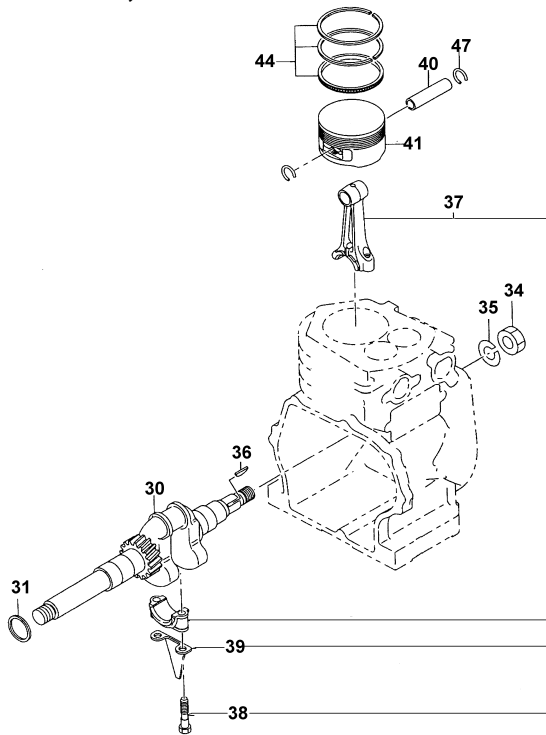

CRANKSHAFT, PISTON

Item No.	Part No.	No. Used	Description
30	282-20301-01	1	Crankshaft CP
31	EY023-02501-10	1	Spacer 25.3Dx32Dx0.6T
	EY023-02501-20	1	Spacer 25.3Dx32Dx0.8T
	EY023-02501-30	1	Spacer 25.3Dx32Dx1.0T
34	EY002-18140-00	1	Nut
35	EY003-20140-00	1	Spring Washer
36	EY032-30300-10	1	Woodruff Key
37	227-22501-10	1	Connecting Rod Assy
38	EY227-23001-13	2	Connecting Rod Bolt
39	EY227-23101-03	1	Oil Scraper
40	EY214-23301-13	1	Piston Pin
41	EY227-23401-03	1	Piston STD (67DX42H)
	EY227-23402-03	1	Piston 0.25 O.S. (67DX42H)
	EY227-23403-03	1	Piston 0.50 O.S. (67DX42H)
44	282-23501-07	1	Piston Ring Set (67D)
	282-23502-07	1	Piston Ring Set 0.25 O.S. (67D)
	282-23503-07	1	Piston Ring Set 0.50 O.S. (67D)
47	EY056-51400-10	2	Clip