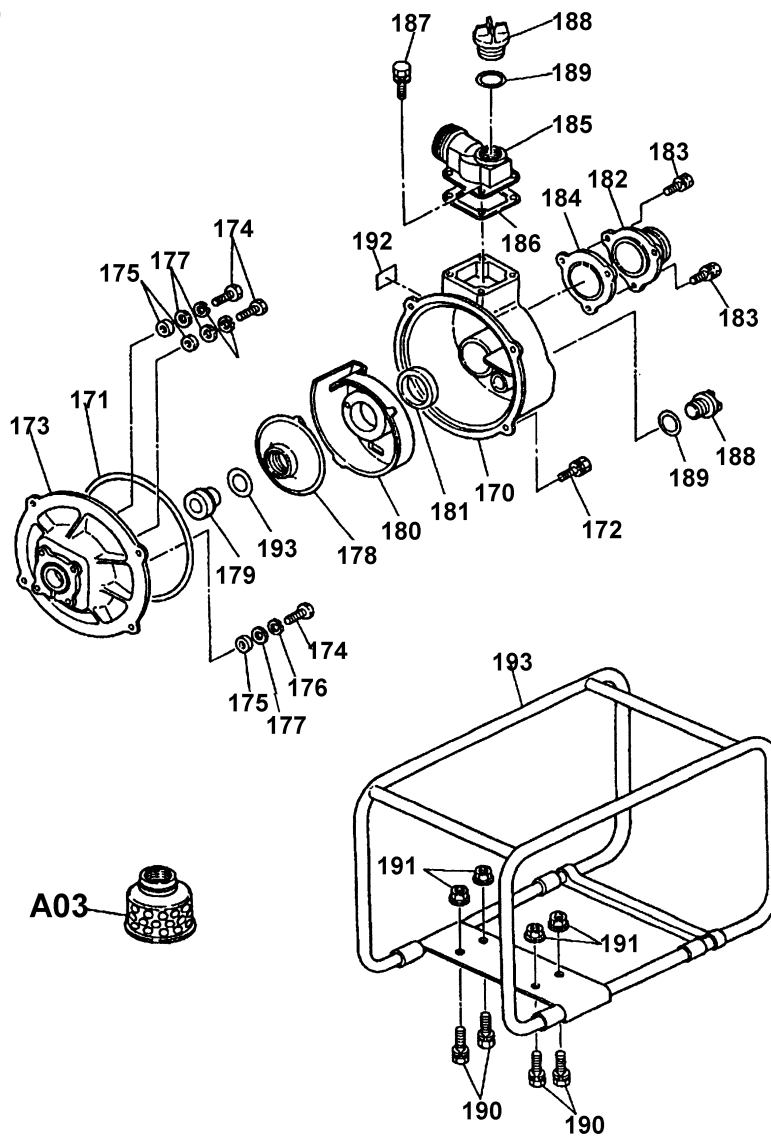

PUMP

Item No.	Part No.	No. Used	Description	Item No.	Part No.	No. Used	Description
170	10480-08010-01	1	Casing	186	10480-08010-20	1	Delivery Flange Packing
171	10480-05010-02	1	Casing Packing	187	10480-05010-14	4	Bolt & Washer Assy M8x25
172	10480-05010-03	4	Bolt & Washer Assy M10x30	188	10480-05010-21	2	Plug
173	10480-05010-04	1	Casing Cover	189	10480-05010-22	2	Plug Packing
174	10480-05010-05	4	Bolt M8x48	190	10480-05010-23	4	Bolt & Washer Assy M8x40
175	10480-05010-06	4	Seal Packing	191	10480-05010-24	4	Flange Nut M8
176	10480-05010-07	4	Spring Washer	192	10482-00092-03	1	Pump Name Label
177	10480-05010-08	4	Washer	193	10481-00001-24	1	Frame
178	10480-08010-09	1	Impeller				
179	10480-05010-10	1	Mechanical Seal	194	10480-08010-37	1	Shim (20 ϕx18 ϕx0.3mm)
180	10480-08010-11	1	Inner Casing		10480-08010-38	1	Shim (20 ϕx18 ϕx0.6mm)
181	10480-08010-12	1	Inner Casing Packing				(Select only One Shim)
182	10481-00000-06	1	Suction Flange (NPT)	Accessories			
183	10480-08010-14	3	Bolt & Washer Assy M8x30	A03	10481-00000-09	1	Strainer
184	10480-08010-15	1	Check Valve				
185	10481-00000-08	1	Delivery Flange (NPT)				

2 Model EW300R
(Engine Model # EY20-3D)