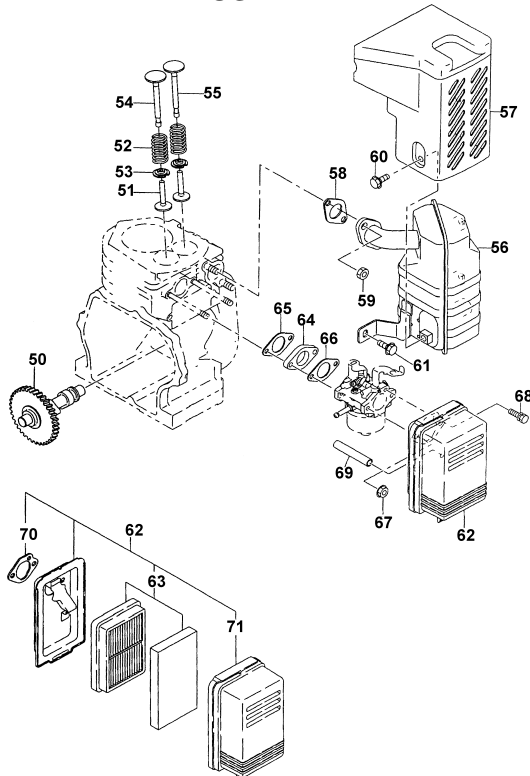

INTAKE EXHAUST

Item No.	Part No.	No. Used	Description
50	282-31701-03	1	Camshaft
51	EY227-33301-03	2	Tappet
52	EY227-33601-03	2	Valve Spring
53	EY227-33701-03	2	Spring Retainer
54	282-33401-03	1	Intake Valve
55	282-33501-03	1	Exhaust Valve
56	282-30101-L1	1	Muffler CP
57	282-34201-H1	1	Muffler Cover CP
58	282-35201-01	1	Gasket CP (Exhaust)
59	017-00800-30	2	Nut
60	011-00600-10	3	Flange Bolt
61	EY011-00600-20	1	Flange Bolt
62	282-32610-00	1	Air Cleaner Assy (Includes Items 70 & 71)
63	282-32601-07	1	Element Set
64	EY227-32901-13	1	Insulator
65	282-35901-03	1	Gasket (Insulator)
66	EY227-35904-03	1	Gasket 2 (Insulator)
67	226-39212-00	2	Nut & Washer Assy
68	EY001-10061-20	1	Bolt & Washer Assy
69	EY085-10800-00	1	Rubber Pipe
70	282-32651-08	1	Packing
71	282-32640-08	1	Cover CP