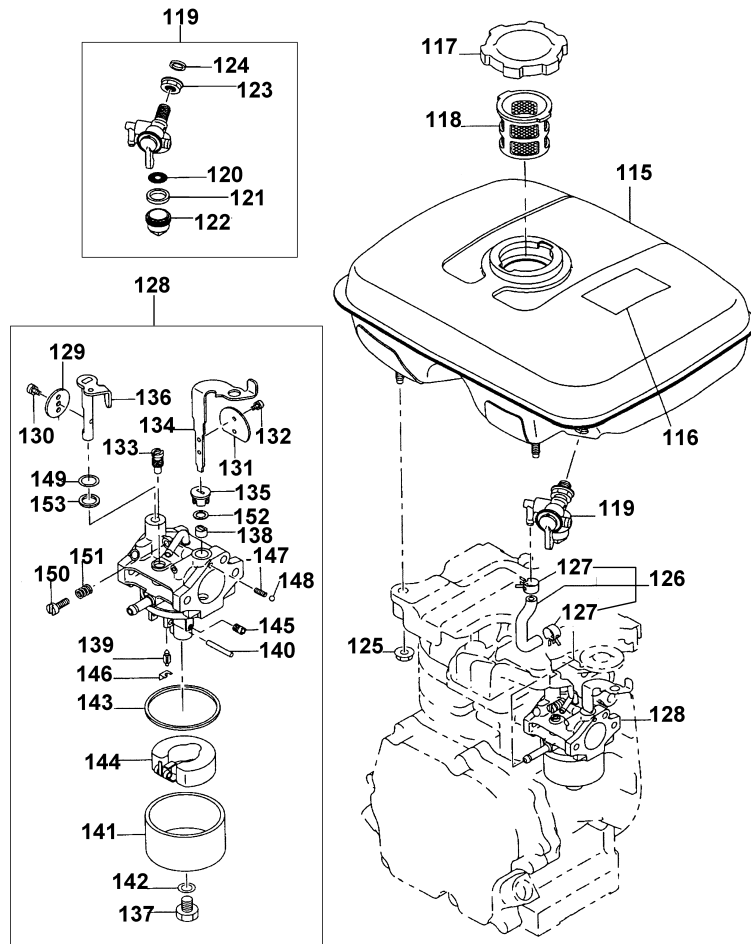

Fuel Lubricant

Item No.	Part No.	No. Used	Description	Item No.	Part No.	No. Used	Description
115	282-60117-01	1	Fuel Tank CP	134	EY226-62520-18	1	Shaft Assy (Choke)
116	073-20044-50	1	Label (Caution)	135	EY226-62551-08	1	Ring
117	043-04400-50	1	Fuel Tank Cap CP	136	EY226-62532-08	1	Shaft Assy (Throttle)
118	064-13600-10	1	Fuel Filter	137	EY227-62451-08	1	Bolt
119	EY064-20064-00	1	Fuel Strainer Assy (Includes Items 120 - 124)	138	EY226-62550-08	1	Ring
120	EY064-20064-20	1	Filter	139	EY226-62502-08	1	Needle Valve Assy (Hoyo)
121	EY064-20064-10	1	Packing	140	EY214-62515-08	1	Pin
122	EY064-20042-10	1	Strainer Cup	141	EY227-62558-08	1	Float Chamber Body
123	EY064-20064-30	1	Nut	142	EY214-62450-08	1	Packing
124	EY064-20064-40	1	Packing	143	EY214-62540-08	1	Chamber Packing
125	EY002-38060-00	2	Flange Nut	144	EY226-62506-08	1	Float Assy
126	282-62601-H1	1	Fuel Pipe CP	145	226-62411-08	1	Main Jet
127	056-11100-20	2	Hose Clamp	146	226-62701-08	1	Clip
128	227-62480-00	1	Carburetor Assy (Includes Items 129 - 153)	147	EY209-62446-08	1	Choke Spring
129	252-62535-08	1	Throttle Valve	148	EY209-62353-08	1	Steel Ball
130	EY209-62351-08	1	Screw	149	106-62392-08	1	Seal
131	EY226-62525-08	1	Choke Valve	150	EY209-62352-08	1	Screw
132	EY237-62451-08	2	Screw	151	EY209-62445-08	1	Spring
133	EY227-62423-08	1	Pilot Jet	152	227-62559-08	1	Seal
				153	156-62351-08	1	Packing